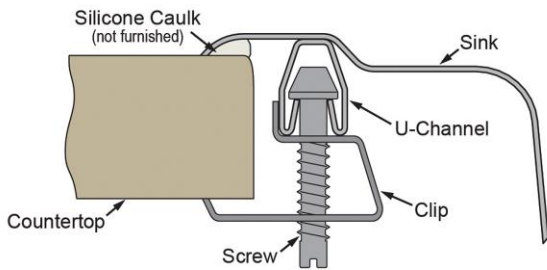

Hole Drilling Configurations:

1-1/2" (38mm) Diameter Faucet Holes on 4" (102mm) Centers

Installation Profile:

Optional Accessories		
LKWBG1414SS	Elkay Stainless Steel 13" x 13" x 1" Bottom Grid Spec Sheet (PDF)	
CB1613	Elkay Hardwood 16-3/4" x 13-1/2" x 1" Cutting Board Spec Sheet (PDF)	
LK99	Elkay Deluxe 3-1/2" Drain Type 304 Stainless Steel Body Strainer Basket Rubber Seal and Tailpiece Spec Sheet (PDF)	
LKGT1041CR	Elkay Gourmet Single Hole Kitchen Faucet Pull-out Spray and Lever Handle with Hi and Mid-rise Base Options Chrome Spec Sheet (PDF)	
LKGT1041NK	Elkay Gourmet Single Hole Kitchen Faucet Pull-out Spray and Lever Handle with Hi and Mid-rise Base Options Brushed Nickel Spec Sheet (PDF)	