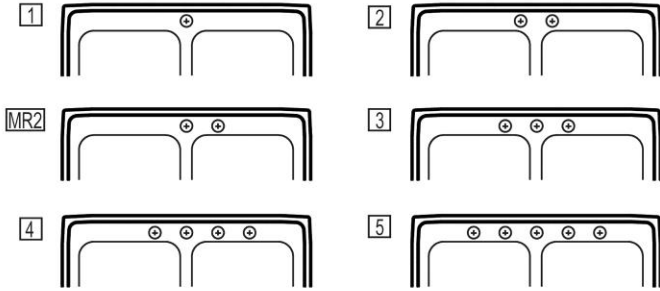

Hole Drilling Configurations:

1-1/2" (38mm) Diameter Faucet Holes on 4" (102mm) Centers

Installation Profile:

Optional Accessories		
LKWBG1414SS	Elkay Stainless Steel 13" x 13" x 1" Bottom Grid Spec Sheet (PDF)	
CB1613	Elkay Hardwood 16-3/4" x 13-1/2" x 1" Cutting Board Spec Sheet (PDF)	
LK99	Elkay Deluxe 3-1/2" Drain Type 304 Stainless Steel Body Strainer Basket Rubber Seal and Tailpiece Spec Sheet (PDF)	
LKGT1041CR	Elkay Gourmet Single Hole Kitchen Faucet Pull-out Spray and Lever Handle with Hi and Mid-rise Base Options Chrome Spec Sheet (PDF)	
LKGT1041NK	Elkay Gourmet Single Hole Kitchen Faucet Pull-out Spray and Lever Handle with Hi and Mid-rise Base Options Brushed Nickel Spec Sheet (PDF)	