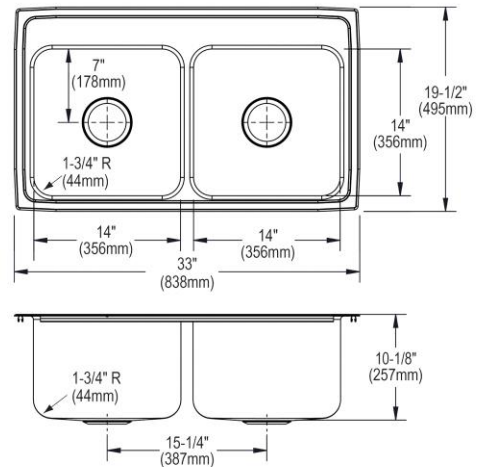

PART: _____ QTY: _____

PROJECT: _____

CONTACT: _____

DATE: _____

NOTES: _____

APPROVAL: _____

In keeping with our policy of continuing product improvement, Elkay reserves the right to change product specifications without notice. Please visit elkay.com for the most current version of Elkay product specification sheets. This specification describes an Elkay product with design, quality, and functional benefits to the user. When making a comparison of other producers' offerings, be certain these features are not overlooked.